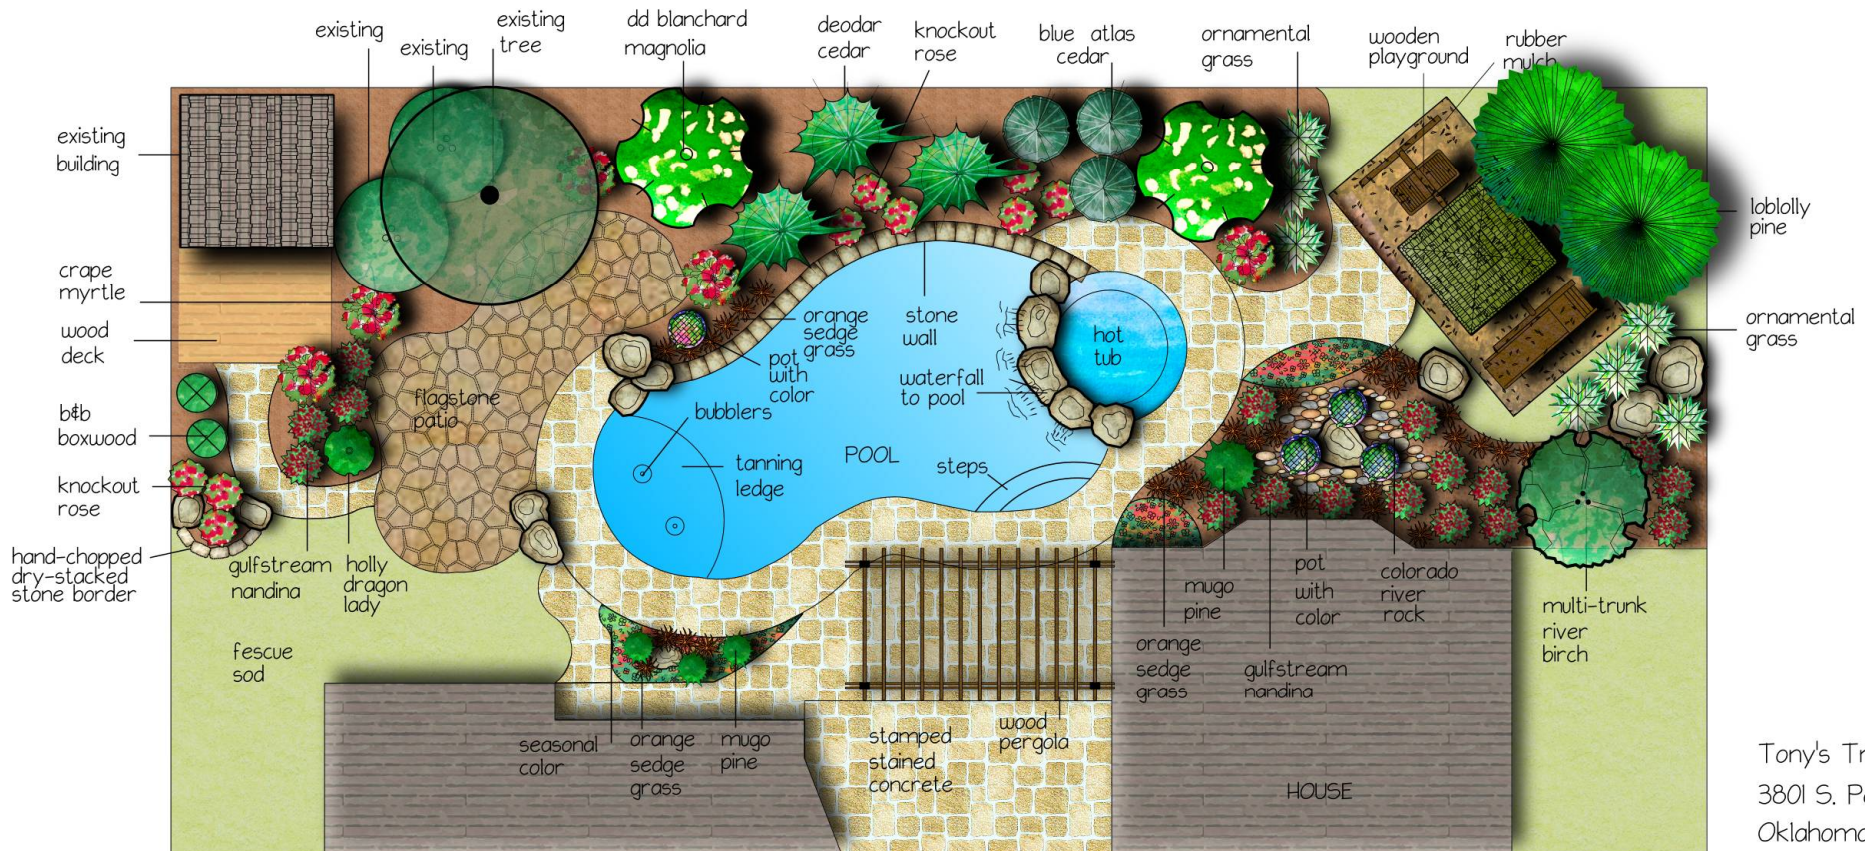

Melissa Sandburg
 12509 Jasper Avenue
 Oklahoma City

Back Yard

Tony's Tree Plantation
 3801 S. Post Road
 Oklahoma City
 (405)455-7700