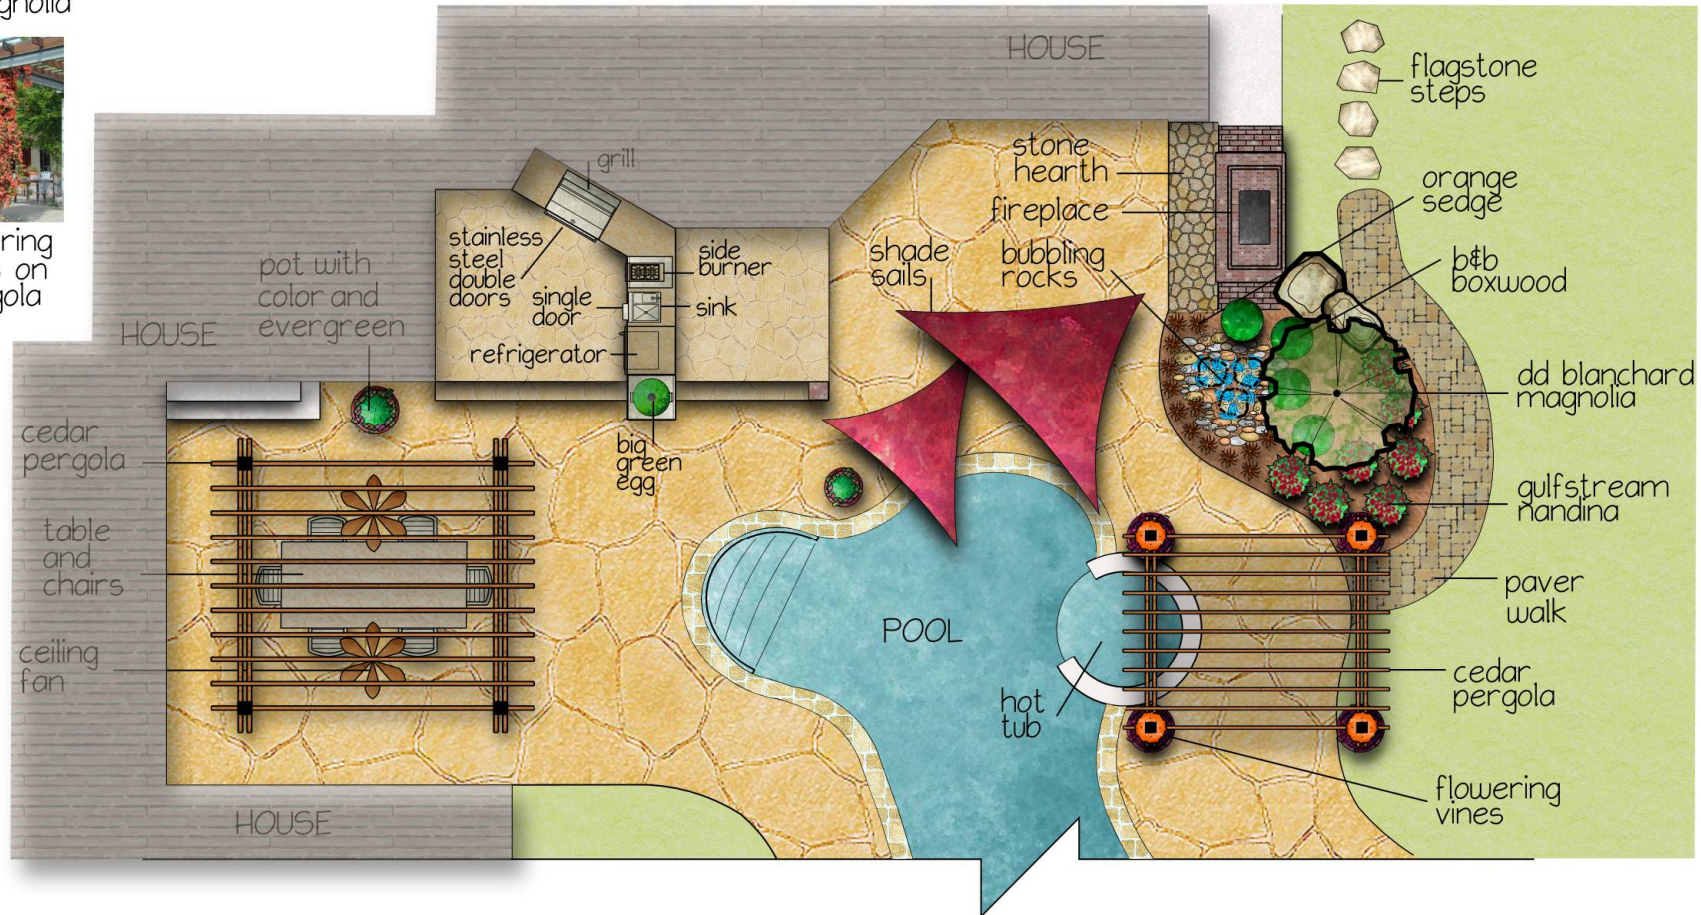

Joe Cooper
14901 Aurea Lane
Oklahoma City

Back Yard

Tony's Tree Plantation
3801 S. Post Road
Oklahoma City
(405)455-7700