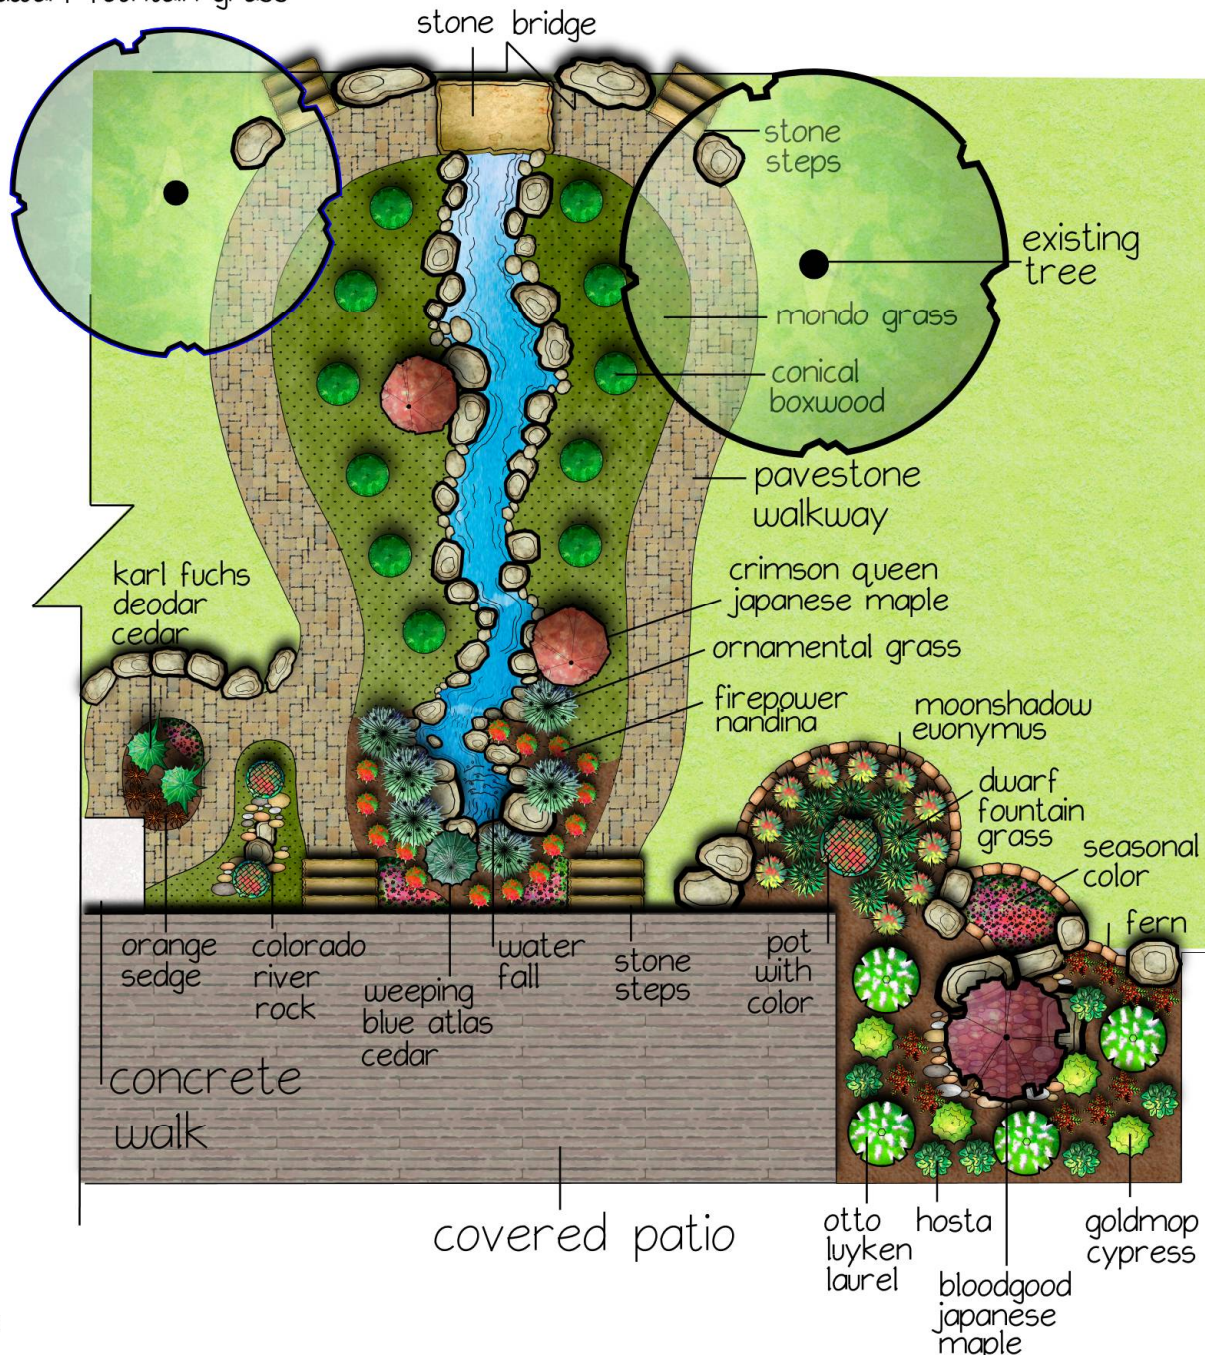

moonshadow euonymus

dwarf fountain grass

Karen and Claude Seaman  
12100 Slash Pine Drive  
Edmond

Back Yard By House

karl fuchs deodar cedar

orange sedge

weeping blue atlas cedar

ornamental grass

firepower nandina

bloodgood maple

otto luyken laurel

goldmop cypress

hosta

fern

Tony's Tree Plantation  
3801 S. Post Road  
Oklahoma City  
(405)455-7700