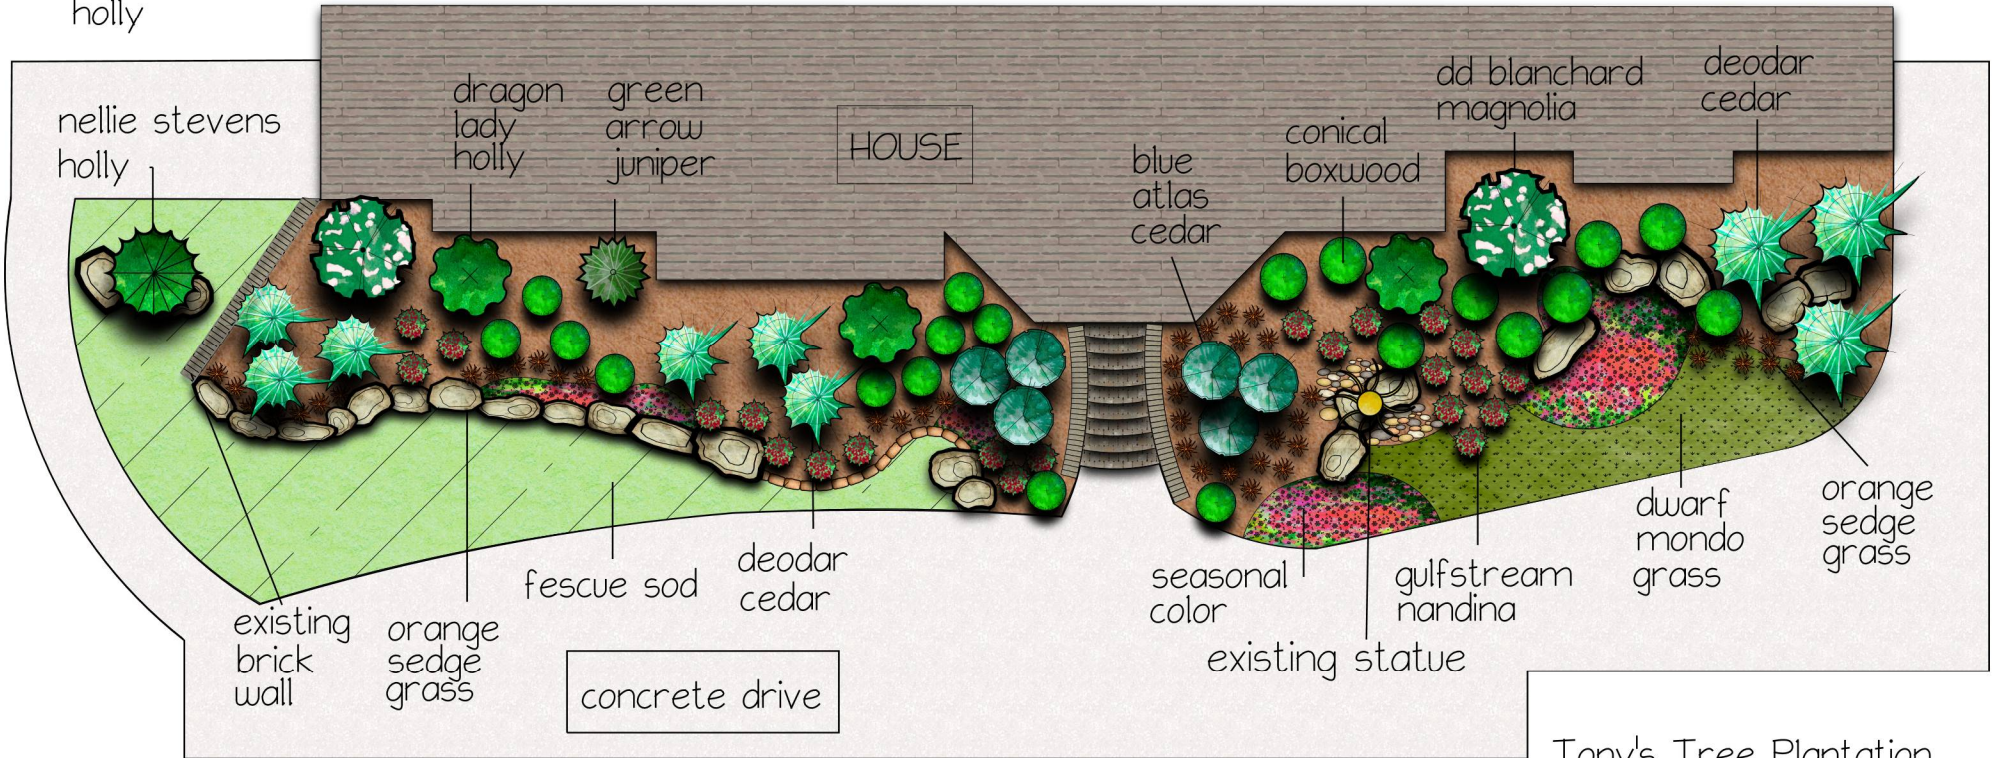

deodar cedar

dd blanchard magnolia

dragon lady holly

green arrow juniper

boxwood

blue atlas cedar

Karen and Claude Seaman
12100 Slash Pine Drive
Edmond

Front Yard

nellie stevens holly

gulfstream nandina

orange sedge

Tony's Tree Plantation
3801 S. Post Road
Oklahoma City
(405)455-7700